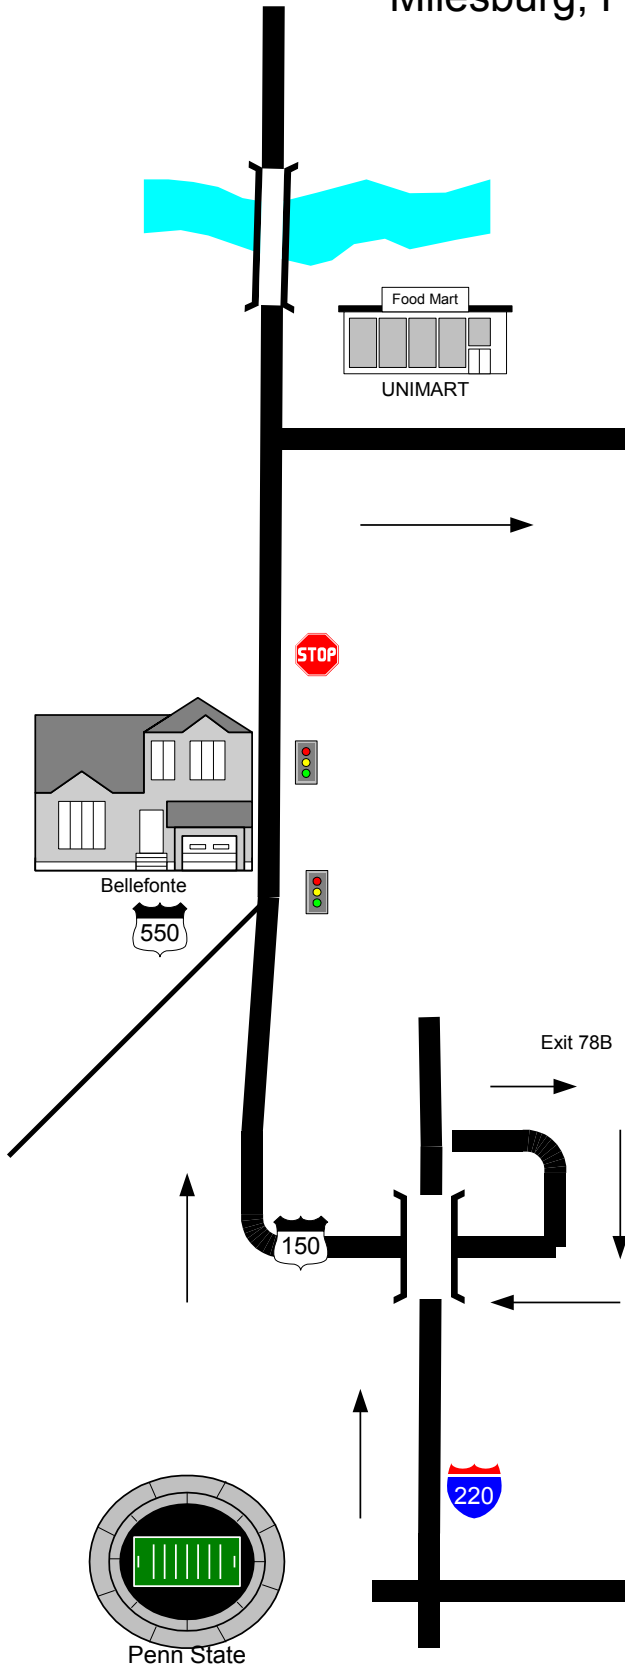

Directions to Rottyden Learning Center Milesburg, Pa : from Rt 322

From Harrisburgh, 322 West to Penn State University.

At PSU, take 220North towards Bellefonte (you are about 15 miles from the school at this point).

On 220N take Exit 78B - Bellefonte (150N)

Stay on 150N all the way throught Bellefonte,

Milesburg is 3 miles past Bellefonte.

When you come into Milesburg, you will come down a small hill. At the bottom of the hill is a UniMart on your right with a statue (of a soldier) in the intersection.

Take a Right at the Statue, DO NOT cross the bridge.

Rotty Den is about 0.3 miles down this road on the left. Next door to Milesburg Auto Electric.

Its a Red Metal Building with a Statue of a Rotty.

You will also see the agility field next to the building