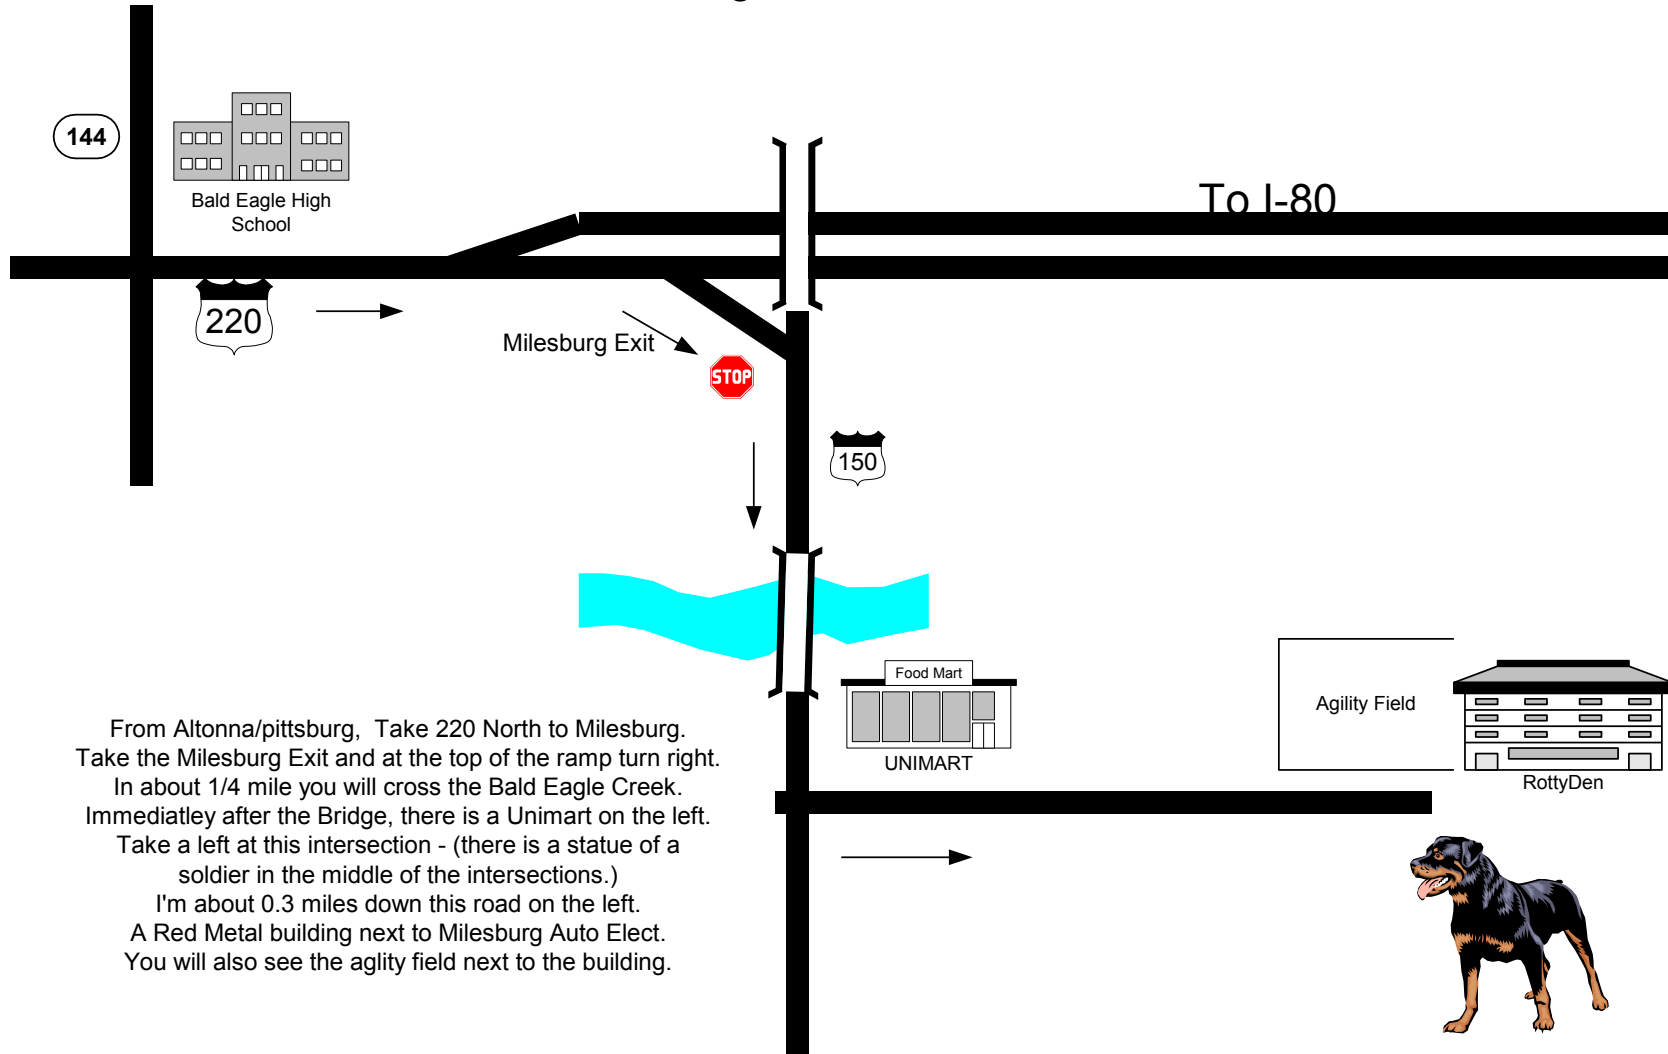

# Directions to Rottyden Learning Center Milesburg, Pa : from Rt 220

From Altoona/pittsburg, Take 220 North to Milesburg.  
 Take the Milesburg Exit and at the top of the ramp turn right.  
 In about 1/4 mile you will cross the Bald Eagle Creek.  
 Immediately after the Bridge, there is a Unimart on the left.  
 Take a left at this intersection - (there is a statue of a  
 soldier in the middle of the intersections.)  
 I'm about 0.3 miles down this road on the left.  
 A Red Metal building next to Milesburg Auto Elect.  
 You will also see the agility field next to the building.

Lost – call 814-574-0844  
 FMI – 355-0599 or 574-0844  
 Elaine Swancer - Rottyden@aol.com

To  
 Bellefonte

To I-80

Agility Field

RottyDen